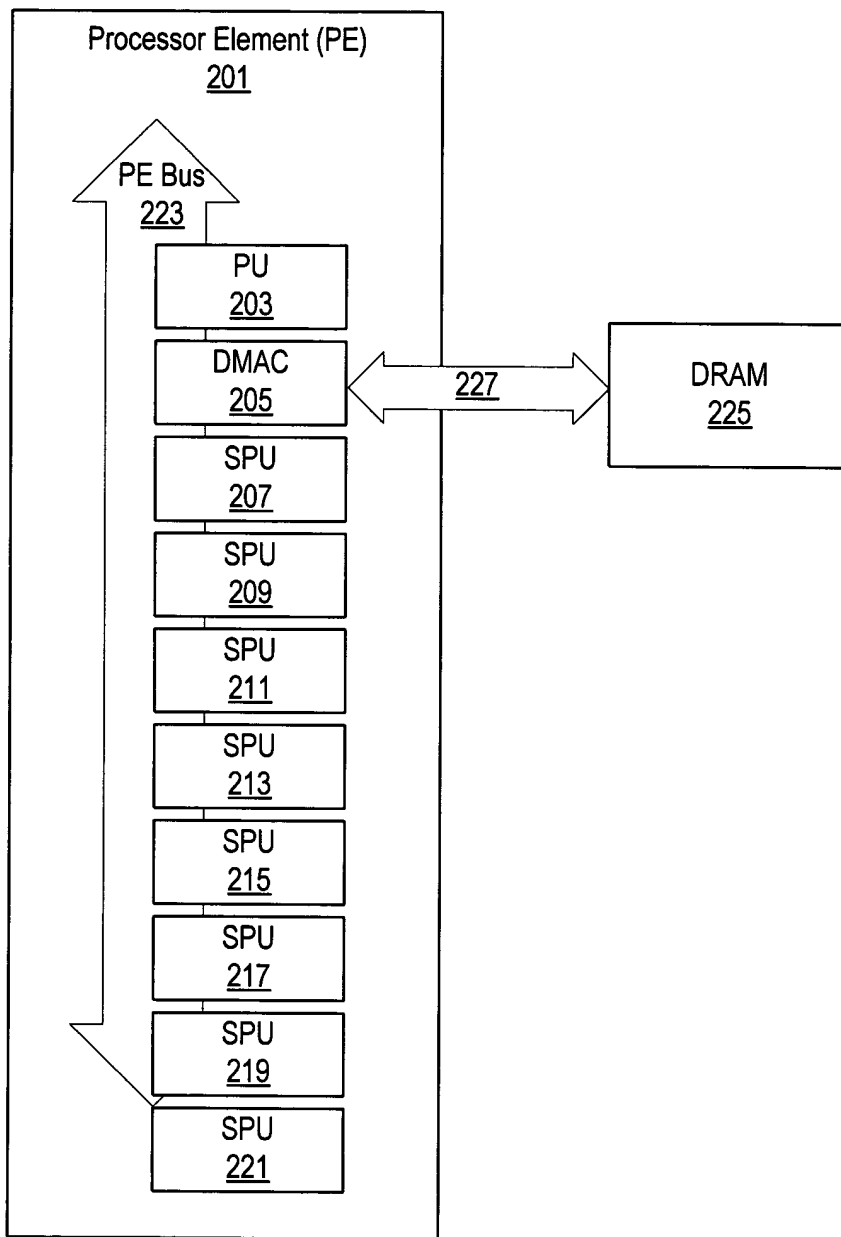

Figure 1

Figure 2

Figure 3

Figure 4

Figure 5

Figure 6

Figure 7

Figure 8

Figure 9

Figure 10

Figure 11A

Figure 11B

Figure 11C

Figure 12A

Figure 12B

Figure 13

Figure 29

Figure 30

Figure 31

Figure 32

Figure 33

Figure 34

Memory Access Control Table

The diagram shows a table with 64 rows, indexed from 0 to 63. Each row contains four columns: 'Base', 'Size', 'Access Key', and 'Access Key Mask'. Callout 3504 points to the 'ID' column header. Callout 3506 points to the 'Base' column header. Callout 3508 points to the 'Size' column header. Callout 3510 points to the 'Access Key' column header. Callout 3512 points to the 'Access Key Mask' column header. Callout 3502 is an arrow pointing to the table structure.